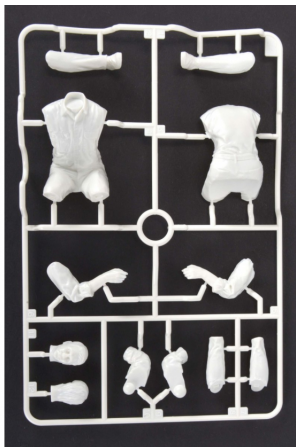

1:14 TAMIYA LKW Fahrerfigur Bausatz

Artikelnummer: 300056536

1:14 TAMIYA LKW Fahrerfigur Bausatz

Hersteller: Dickie - Carson/Tamiya

Add a whole new level of realism to your 1/14 scale tractor truck with this assembly figure, which was originally included in the Grand Hauler (Item 56344). It is now available as a separately-sold Option Part.

1/2
Figure Parts x1

1/2
Can be attached with double-sided tape, or cement.

1/2
Note that some models may require modification of figure for attachment.

Preis: 12,79 EUR [inkl. 19% MwSt zzgl. Versandkosten]