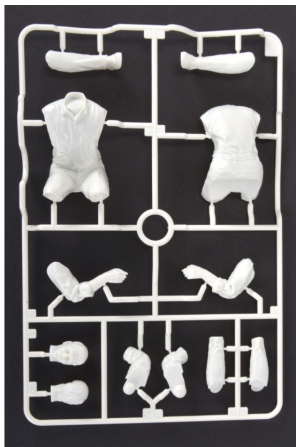

## 1:14 TAMIYA LKW Fahrerfigur Bausatz

Artikelnummer: 300056536

1:14 TAMIYA LKW Fahrerfigur Bausatz

Hersteller: Dickie - Carson/Tamiya

Add a whole new level of realism to your 1/14 scale tractor truck with this assembly figure, which was originally included in the Grand Hauler (Item 56344). It is now available as a separately-sold Option Part.

1/2  
Figure Parts x1

1/2  
Can be attached with double-sided tape, or cement.

1/2  
Note that some models may require modification of figure for attachment.

**Preis: 12,79&nbsp;EUR [inkl. 19% MwSt zzgl. Versandkosten]**