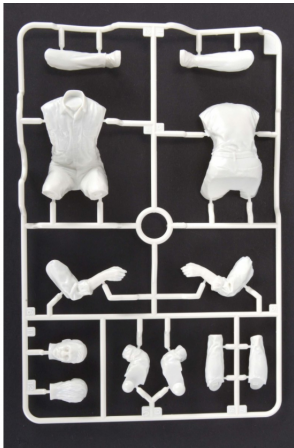

1:14 TAMIYA LKW Fahrerfigur Bausatz

Artikelnummer: 300056536

1:14 TAMIYA LKW Fahrerfigur Bausatz

Hersteller: Dickie - Carson/Tamiya

Add a whole new level of realism to your 1/14 scale tractor truck with this assembly figure, which was originally included in the Grand Hauler (Item 56344). It is now available as a separately-sold Option Part.

1/2
Figure Parts x1

1/2
Can be attached with double-sided tape, or cement.

1/2
Note that some models may require modification of figure for attachment.

Preis: 12,79 EUR [inkl. 19% MwSt zzgl. Versandkosten]